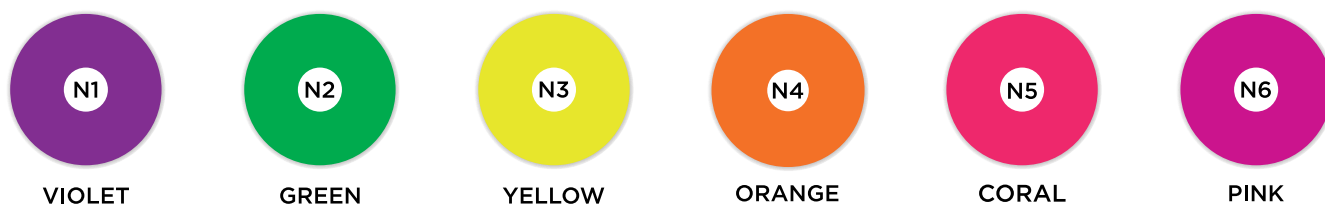

VINYL COLOR GUIDE

OPAQUE VINYL COLORS

TRANSLUCENT VINYL COLORS

FLUORESCENT VINYL COLORS

NEON SEMI-TRANSLUCENT

GLOW-IN-THE-DARK

**GLOW COLORS ARE MILKY-WHITE IN DAYLIGHT, AND GLOW ACCORDING TO THE COLORS BELOW IN THE DARK.*

PLEASE USE THESE NUMBERS WHEN PLACING YOUR ORDER.

VINYL COLOR GUIDE

VINYL PMS COLOR REFERENCES

O1	BROWN	PMS 469
O2	WHITE	NO PMS
O3	APPLE	PMS 206
O4	ORCHID	PMS 249
O5	SKY BLUE	PMS PROCESS BLUE
O6	BABY BLUE	PMS 2905
O7	TANGERINE	PMS 164
O8	BABY PINK	PMS 706
O9	CANARY YELLOW	PMS 108
O10	MAGENTA	PMS 207
O11	SILVER	PMS COOL GRAY 7C
O12	SPRING GREEN	PMS 360
O13	GREY	PMS 424
O14	BONE	PMS 7506
O15	HOT PINK	PMS 1915
O16	GOLD	PMS 872
O17	FRUIT PUNCH	PMS 208
O18	OLIVE GREEN	PMS 576
O19	AQUA	PMS 7469
O20	CUSTARD	PMS 1205
O21	LEMON	PMS 386
O22	BLUE JAY	PMS 293
O23	EVERGREEN	PMS 348
O24	VIOLET	PMS 7655
T1	RUBY	PMS 199
T2	CLEAR	NO PMS
T3	COBALT	PMS 2935
T4	EMERALD	PMS 347
T5	GRAPE	PMS 513
T6	LIGHT BLUE	PMS 304
T7	LEMONADE	PMS 395
T8	ORANGE CRUSH	PMS 1505
T9	COKE BOTTLE CLEAR	PMS 558
T10	HIGHLIGHTER YELLOW	PMS 381
T11	MILKY CLEAR	NO PMS
T12	FOREST GREEN	PMS 581
T13	SEA BLUE	PMS 314
T14	TAN	PMS 465
T15	BLACK ICE	PMS 418
N1	NEON VIOLET	PMS 2602
N2	NEON GREEN	PMS 354
N3	NEON YELLOW	PMS 809
N4	NEON ORANGE	PMS 805
N5	NEON CORAL	PMS 812
N6	NEON PINK	PMS 813

COLORS AND PMS NUMBERS ARE FOR REFERENCE ONLY. WE CANNOT GUARANTEE AN EXACT MATCH.